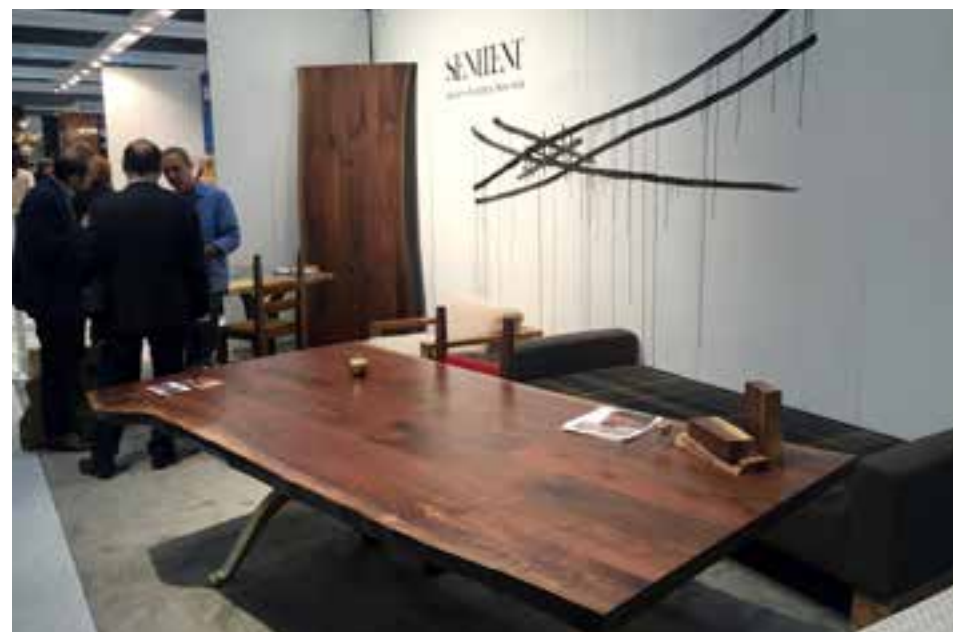

JALISCO Zinc and Concrete Dining Tables

JALISCO Hammered Brass Table

SENTIENT

SENTIENT

SENTIENT

**Studio & Workshop**  
276 Greenpoint Avenue  
Building 9 Floor 5  
Brooklyn, NY 11222

**Phone**  
1 (888) 236 8862